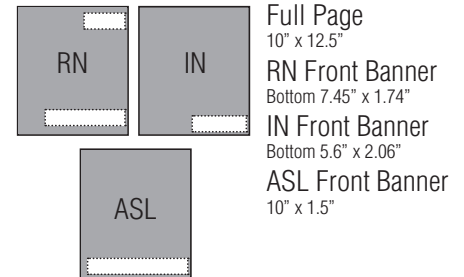

Camera-Ready Ads

- **Color:** Make sure all images are converted to CMYK or grayscale (for a black and white ad). No RGB. For B&W Ads use 100% black only (no 4-color black).
- **Please set your ink levels** to no more than 215
- **Accepted Formats:** PDF (preferred) or JPEG
- **NOT Acceptable Formats:** MS Word, Works, Publisher, Pain, Word Perfect, PowerPoint, CorelDraw or PageMaker documents.
- **Sending Native Files:**
Adobe Acrobat: All color files should be composite CMYK (do not send separations) or grayscale.
Illustrator: Save file as AI or PDF only. Convert text to outlines. Include all images.
- **Fonts:** All fonts need to be at least 8 points or greater. Avoid using narrow or thin fonts for text reversed out of a colored background. Any fonts reversed out of a color background need to be at least 10 points, non-lightfaced. Avoid using narrow or thin fonts for text in very light colors. When submitting JPEG or PDF files all fonts must be converted to outlines.
- **Images:** We do not accept images from websites. Resolution should be no less than 200 dpi when image is used at 100% scale. Sharpening photos will help ensure crisper reproduction in newsprint. Do not submit art/images with crop marks or bleed.
- **Digital Ads:** Please include URL link for web ads.

Junior Page
10" x 8.25"

1/2 Page
V 4.94" x 12.5"
H 10" x 6.185"

1/3 Page
V 4.94" x 8.28"
H 7.47" x 6.185"

1/4 Page
V 4.94" x 6.185"

1/6 Page
4.94" x 4.08"

Website Display Ads

Leaderboard
TWO SIZES
970x250, 728 x 90
Plus, 320 x 50
(Mobile Version)

Tower Ad
300 x 600

Box Ad
300 x 250