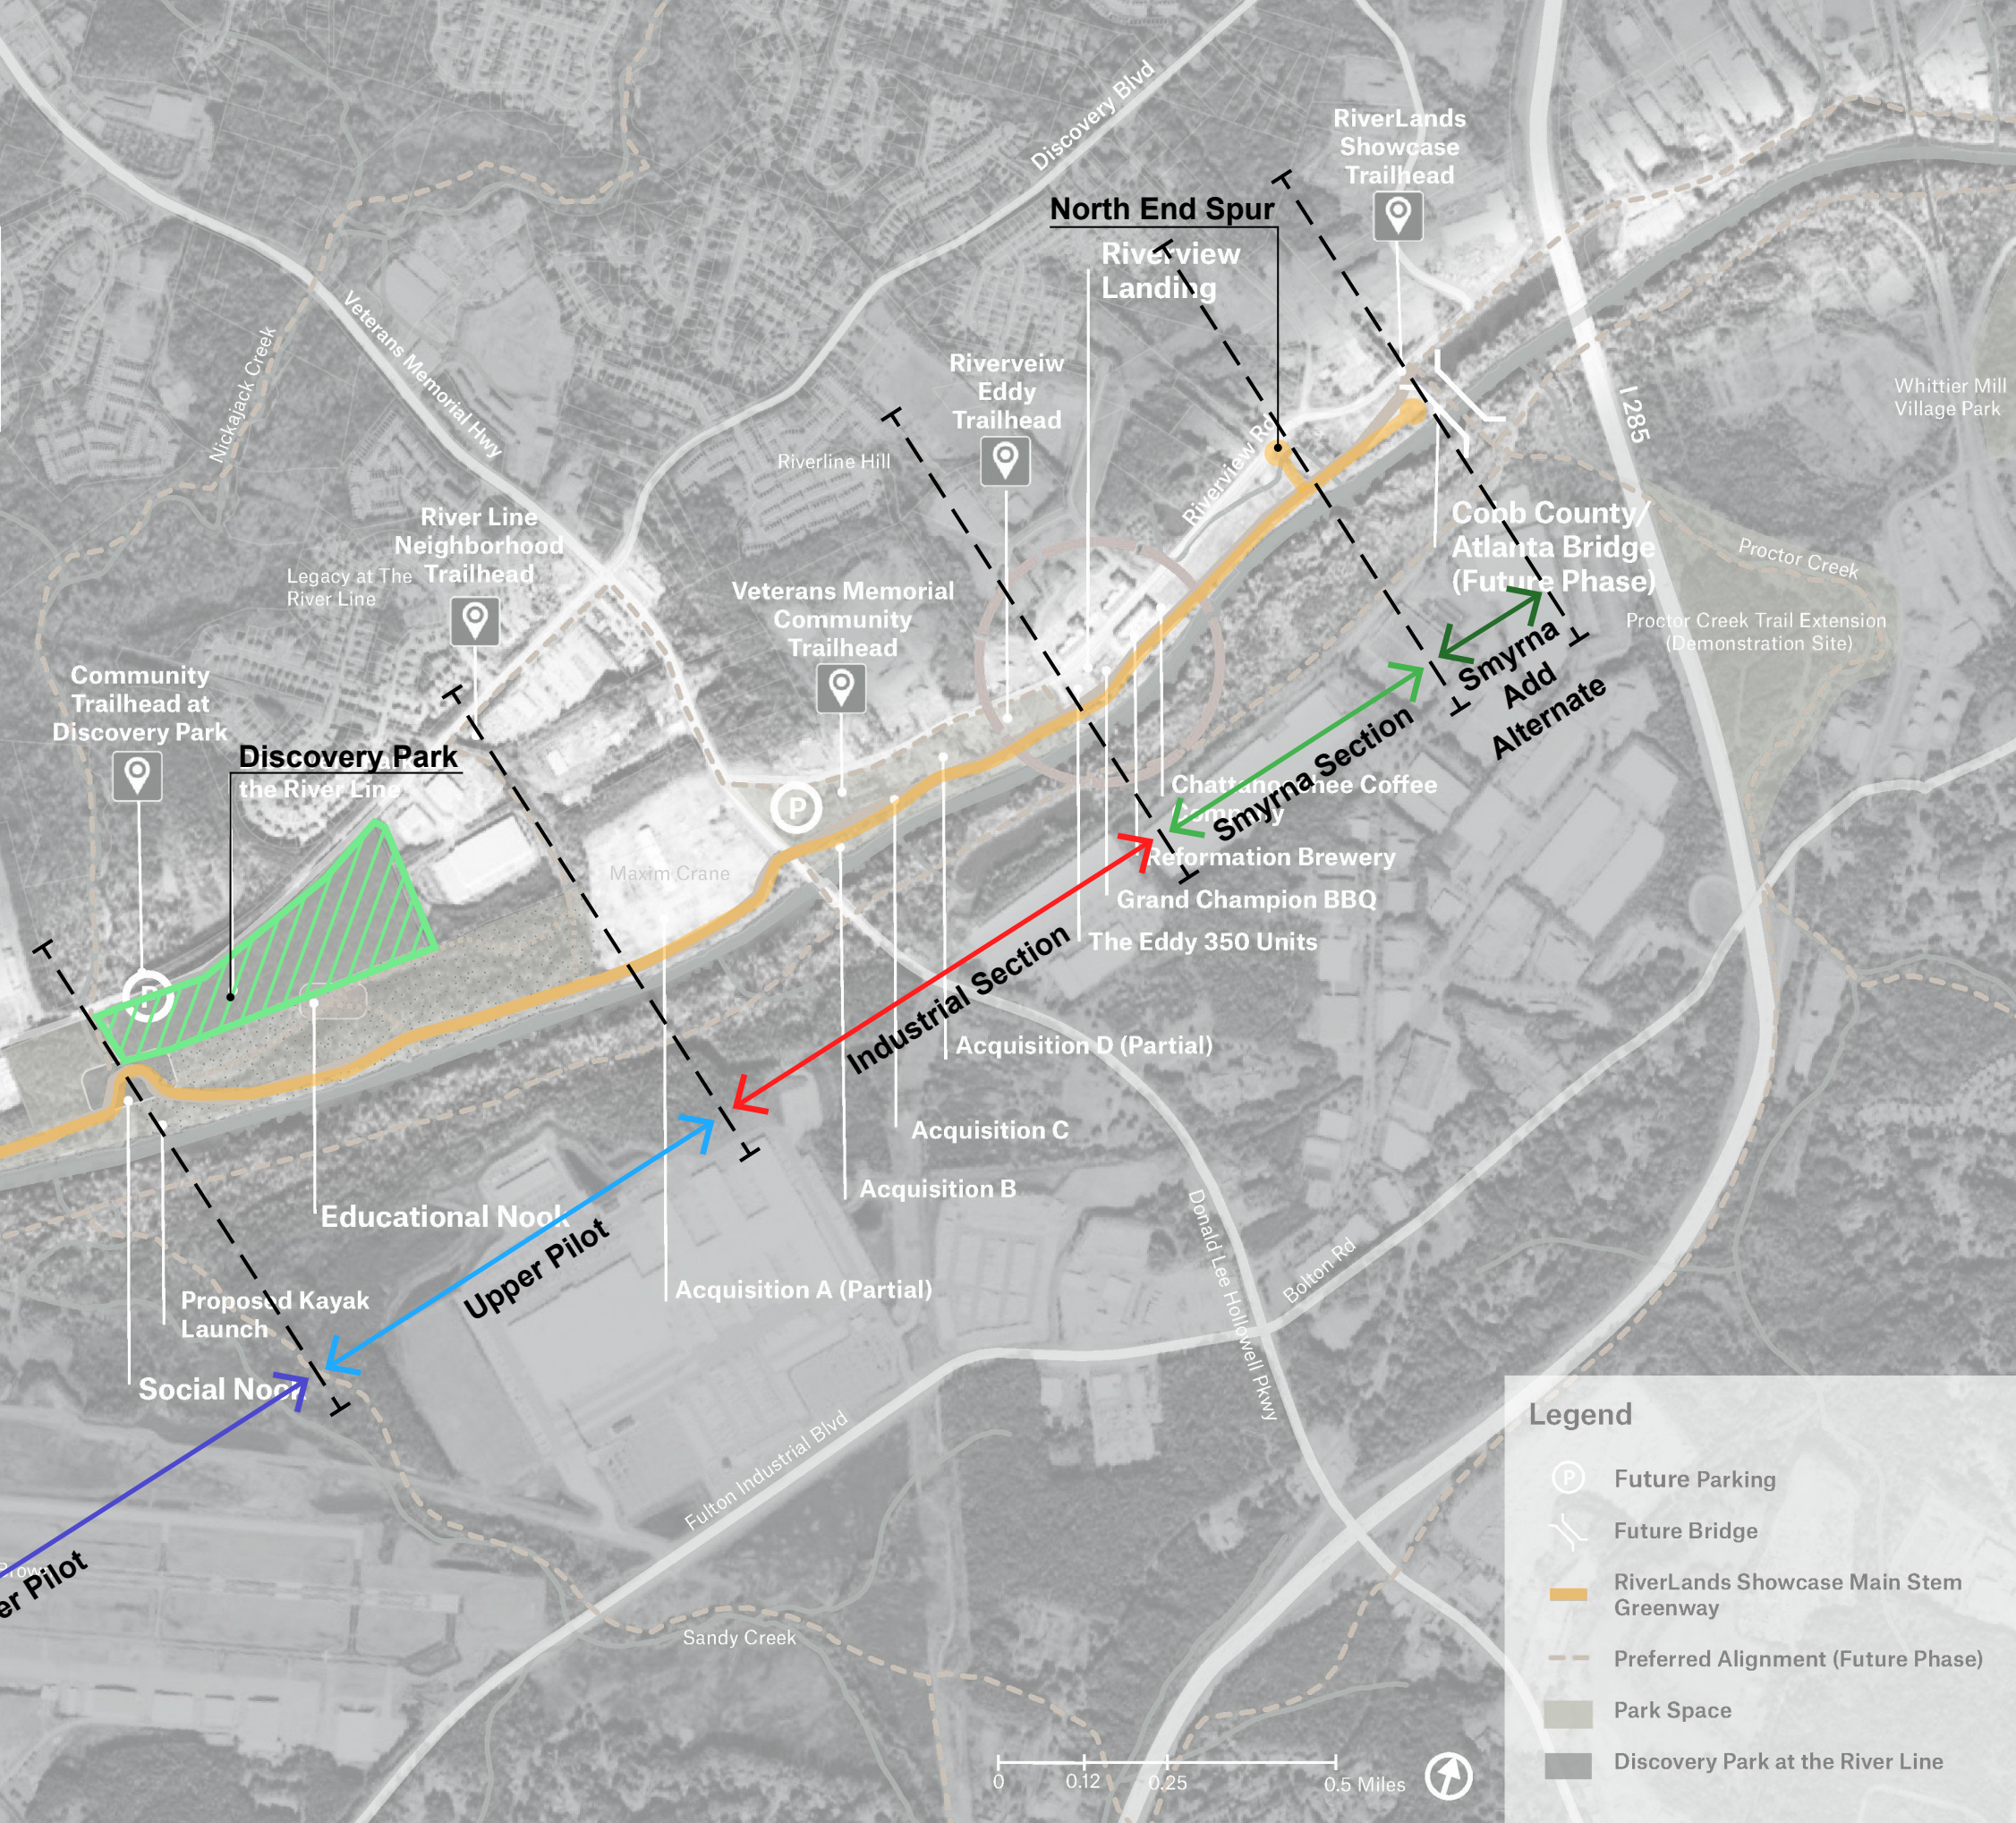

RiverLands Showcase Project

- 2.7 Miles RiverLands Main Stem Greenway
- 3.5 Miles Mableton Parkway Tributary Trail
- 0.7 Miles Pedestrian Ramble
- Regional Trailhead & Park at Mableton Parkway
- Community Trailhead at Discovery Park, Veterans Memorial and Riverview Road
- Neighborhood Trailhead at Discovery Boulevard
- Boat Ramp at Mableton Parkway
- Kayak Launches at Nickajack Creek & Riverview Landing
- Upstream Destination; Riverview Landing, Reformation Brewery, Chattahoochee Coffee Co., & Grand Champion BBQ

Legend

- Future Parking
- Future Bridge
- RiverLands Showcase Main Stem Greenway
- Preferred Alignment (Future Phase)
- Park Space
- Discovery Park at the River Line